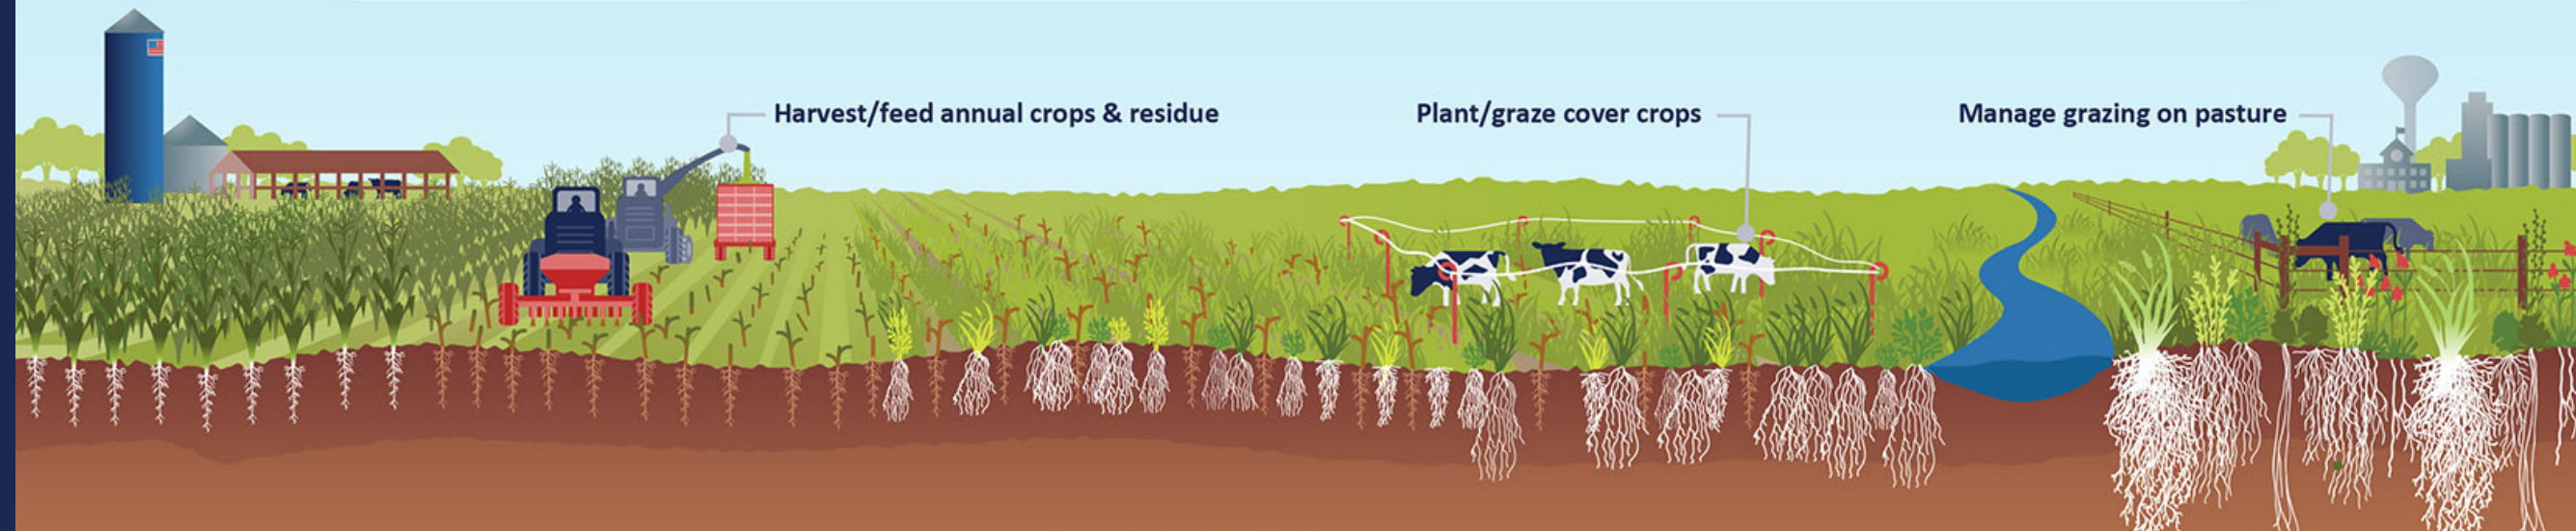

Green Lands Blue Waters

Match Made
in Heaven:
Livestock +
Crops

Integrating Crops and Livestock

Increased Profit Per Acre

Cost Reduction

- Manure = fertilizer
- Stretch feed supply
- Break pest and weed cycles

Income Benefits

- Marketable cover crop
- Diversify income streams
- Eco credits

Soil Benefits

- Improve fertility
- Enhance water infiltration
- Increase organic matter

Community Benefits

- Support local farms and businesses
- Safeguard local water
- Build relationships
- Opportunities for new farmers

Is it working?
Observe, adjust, expand

Learn
Field days, extension

Challenges
Complexity, costs, fencing, labor, logistics, knowledge, time

Start small

Partner

www.midwestgrazingexchange.com

Photo By: Practical Farmers of Iowa